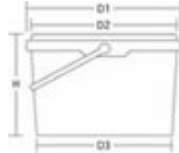

JET 275

Jokey Euro Tainer Profi

basic data

volume to rim: 28,50 l
weight: 705,0 g
weight group: Medium

handle type: metal handle
handle weight: 70 g
roller grips: 4 g

tolerances

dimensions: +/- 1 mm
volume/wieght: +/- 5 %

dimensions

D1: 340,0 mm
D2: 325,0 mm
D3: 286,0 mm
H: 399,0 mm

Remark

decoration

height:
width:
median breadth:

IML
0,0 mm
0,0 mm

Offset
300,0 mm
930,0 mm
948,0 mm

lids

DET 340

weight: 126,0 g
ISO
volume: 27,50 l

dimensions

Ø lid: 339,0 mm
offset: 0,0 mm
IML: 0,0 mm

stacking height

two fold: 786,0 mm
each
further: 385,0 mm

logistic information

Max. compression at 20°C on the lowest pallet: 65,00 kg
layer quantities: 8