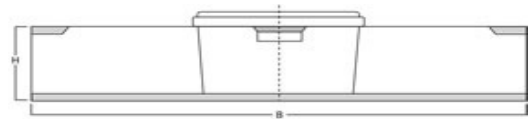

dimensions

D1: 340,0 mm
D2: 325,0 mm
D3: 286,0 mm
H: 399,0 mm

Remark

decoration

height:
width:
median breadth:

IML
0,0 mm
0,0 mm

Offset
300,0 mm
930,0 mm
948,0 mm

lids

DET 340

weight: 126,0 g
ISO
volume: 27,50 l

dimensions

Ø lid: 339,0 mm
offset: 0,0 mm
IML: 0,0 mm

stacking height

two fold: 786,0 mm
each
further: 385,0 mm

logistic information

Max. compression at 20°C on the lowest pallet: 65,00 kg
layer quantities: 8