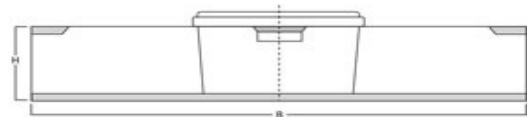

dimensions

D1: 380,0 mm
D2: 365,0 mm
D3: 322,0 mm
H: 325,0 mm

Remark

decoration

height:
width:
median breadth:

IML

0,0 mm
0,0 mm

Offset

240,0 mm
945,0 mm
1080,0 mm

lids

DET 380

weight: 155,0 g
ISO
volume: 27,60 l

dimensions

Ø lid: 376,0 mm
offset: 270,0 mm
IML: 279,0 mm

stacking height

two fold: 636,0 mm
each
further: 310,0 mm